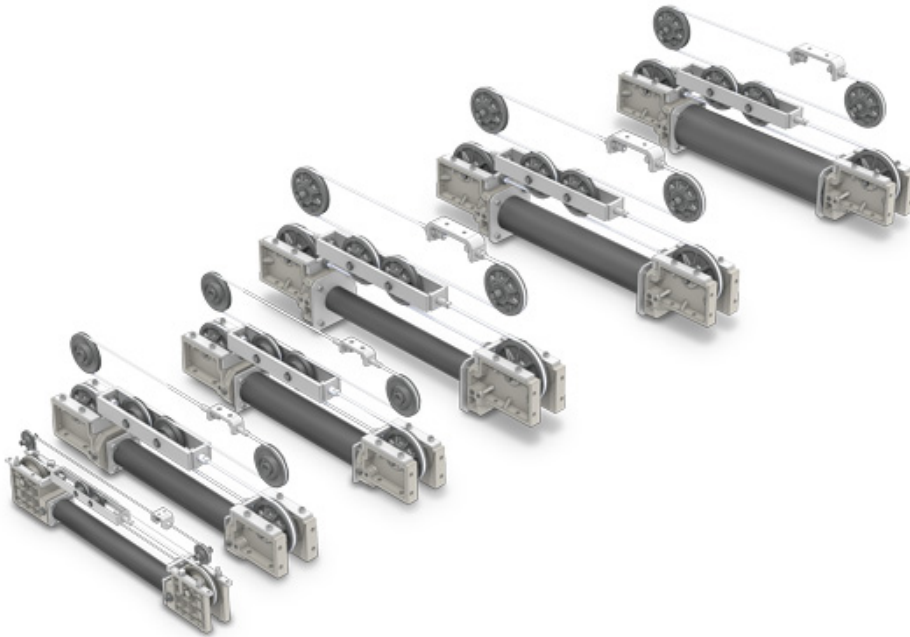

Double Purchase Cable Cylinder Features

- Capable of double the stroke and velocity of a double acting cable cylinder
- Bore sizes from 1.5 to 4 inches (38 to 101 mm)
- Aluminum or steel tube
- Optional 3-ported heads for convenient air connection
- Other options include auto tensioner, caliper disc brake, Viton® seals and switches