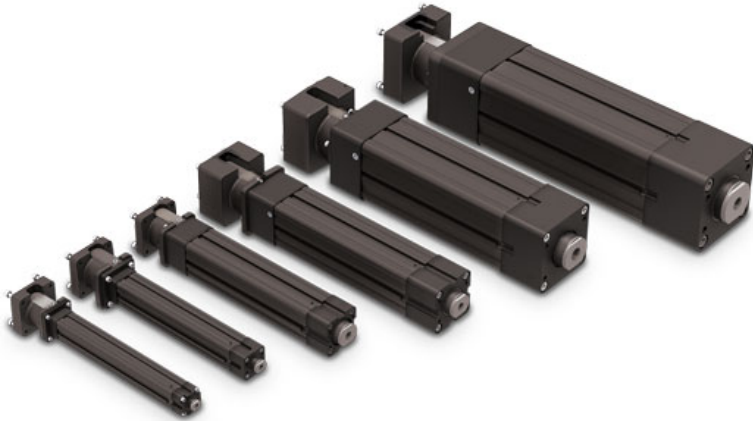

## RSA-ST Features

- 6 frame sizes for general automation and pneumatic replacement
- Forces of up to 4,038 lbf (40,257 N)
- Stroke lengths up to 60 inches (1,524 mm)
- Ball, solid, and bronze screw options
- Standard thrust rod anti-rotation feature
- Your Motor Here<sup>®</sup> compatible
- Flexible mounting options